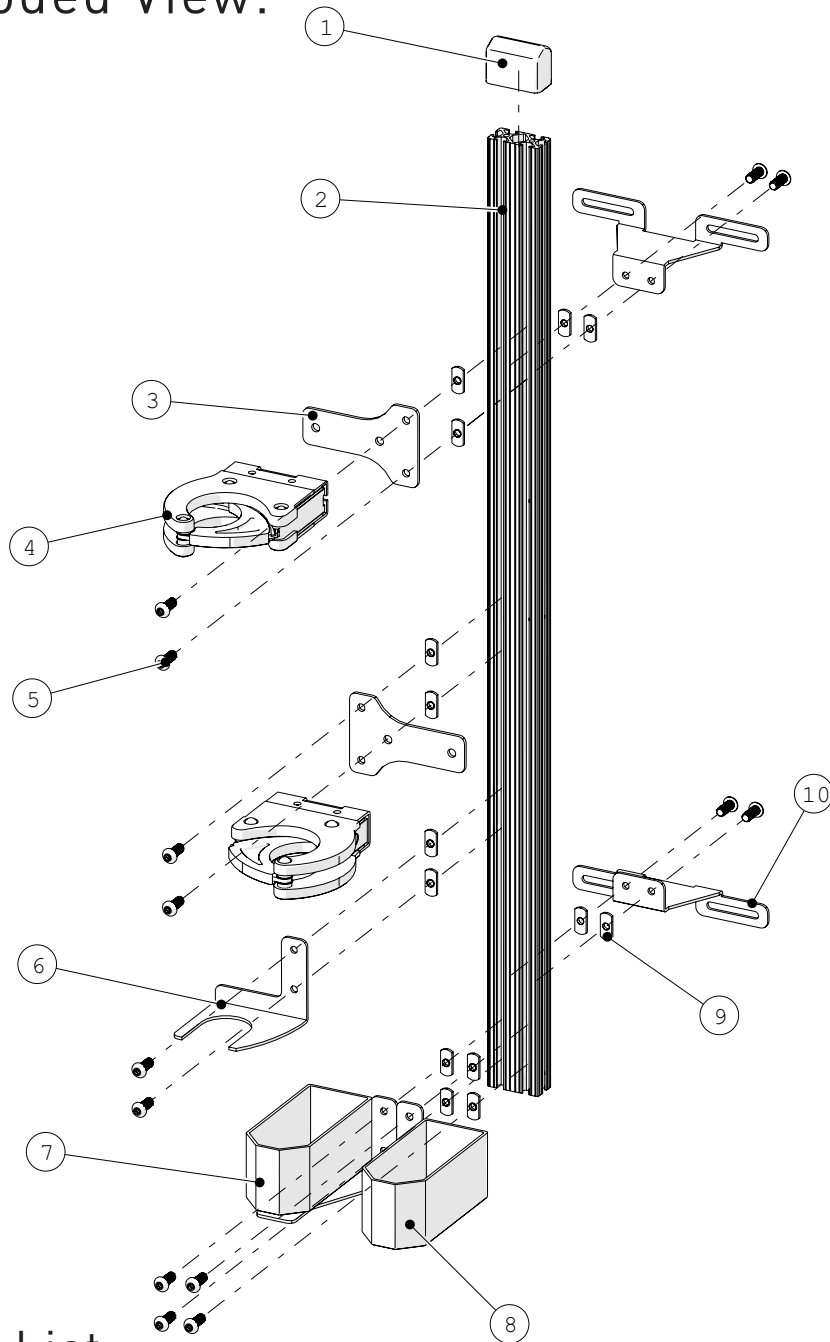

**WEISER  
SOLUTIONS**

**Dual Handcuff Lock  
Universal Weapon Mount**

**WEI-004**

## Parts List:

Part No.	Description	Qty
1 WEI-3001-A	Rubber Cap for 6 channel backbone	1
2 WEI-3001	36" 6-Channel Backbone	1
3 WEI-1302	Handcuff lock mounting plate	2
4 WEI-2401	Handcuff lock	2
5 WEI-3500	Standard button head screws 1/4-20 3/8" length	8
6 WEI-1101	Charge plate or charge bracket	1
7 WEI-1404	Passenger side buttstock plate assembly	1
8 WEI-1403	Driver side buttstock plate assembly	1
9 WEI-3502	Standard Weld nuts	8
10 WEI-1201	Back bracket/partition bracket	2

## Others:

WEI-3100	Snap-in channel cover to hide wires, 36" length, cut-to-length	1
WEI-2501	Momentary switch	1
WEI-1202	Side tabs/ L-brackets/ 90-degree brackets	4