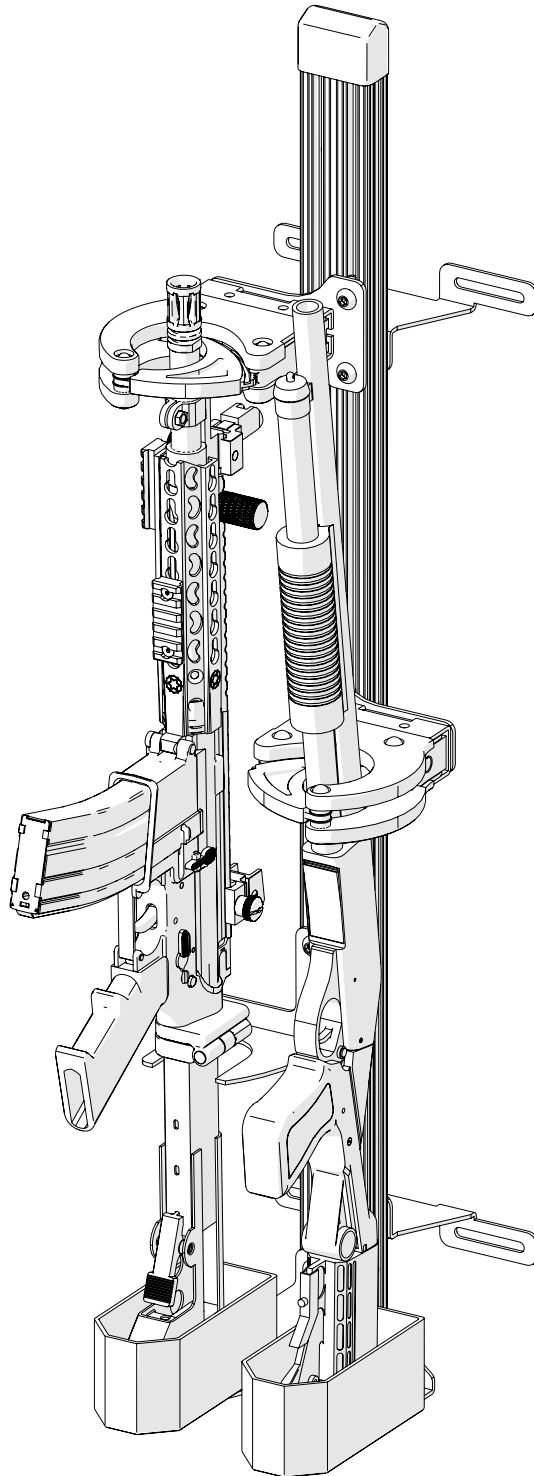

**WEISER  
SOLUTIONS**

**Dual Handcuff Lock  
Universal Weapon Mount**

**WEI-004**

# Exploded View:

## Parts List:

Part No.	Description	Qty
1 WEI-3001-A	Rubber Cap for 6 channel backbone	1
2 WEI-3001	36" 6-Channel Backbone	1
3 WEI-1302	Handcuff lock mounting plate	2
4 WEI-2401	Handcuff lock	2
5 WEI-3500	Standard button head screws 1/4-20 3/8" length	8
6 WEI-1101	Charge plate or charge bracket	1
7 WEI-1404	Passenger side buttstock plate assembly	1
8 WEI-1403	Driver side buttstock plate assembly	1
9 WEI-3502	Standard Weld nuts	8
10 WEI-1201	Back bracket/partition bracket	2

## Others:

WEI-3100	Snap-in channel cover to hide wires, 36" length, cut-to-length	1
WEI-2501	Momentary switch	1
WEI-1202	Side tabs/ L-brackets/ 90-degree brackets	4