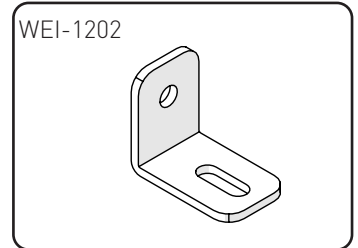

**WEISER  
SOLUTIONS**

**Dual Handcuff Lock  
Universal Weapon Mount**

**WEI-004**

## Parts List:

Part No.	Description	Qty
1 WEI-3001-A	Rubber Cap for 6 channel backbone	1
2 WEI-3001	36" 6-Channel Backbone	1
3 WEI-1302	Handcuff lock mounting plate	2
4 WEI-2401	Handcuff lock	2
5 WEI-3500	Standard button head screws 1/4-20 3/8" length	8
6 WEI-1101	Charge plate or charge bracket	1
7 WEI-1404	Passenger side buttstock plate assembly	1
8 WEI-1403	Driver side buttstock plate assembly	1
9 WEI-3502	Standard Weld nuts	8
10 WEI-1201	Back bracket/partition bracket	2