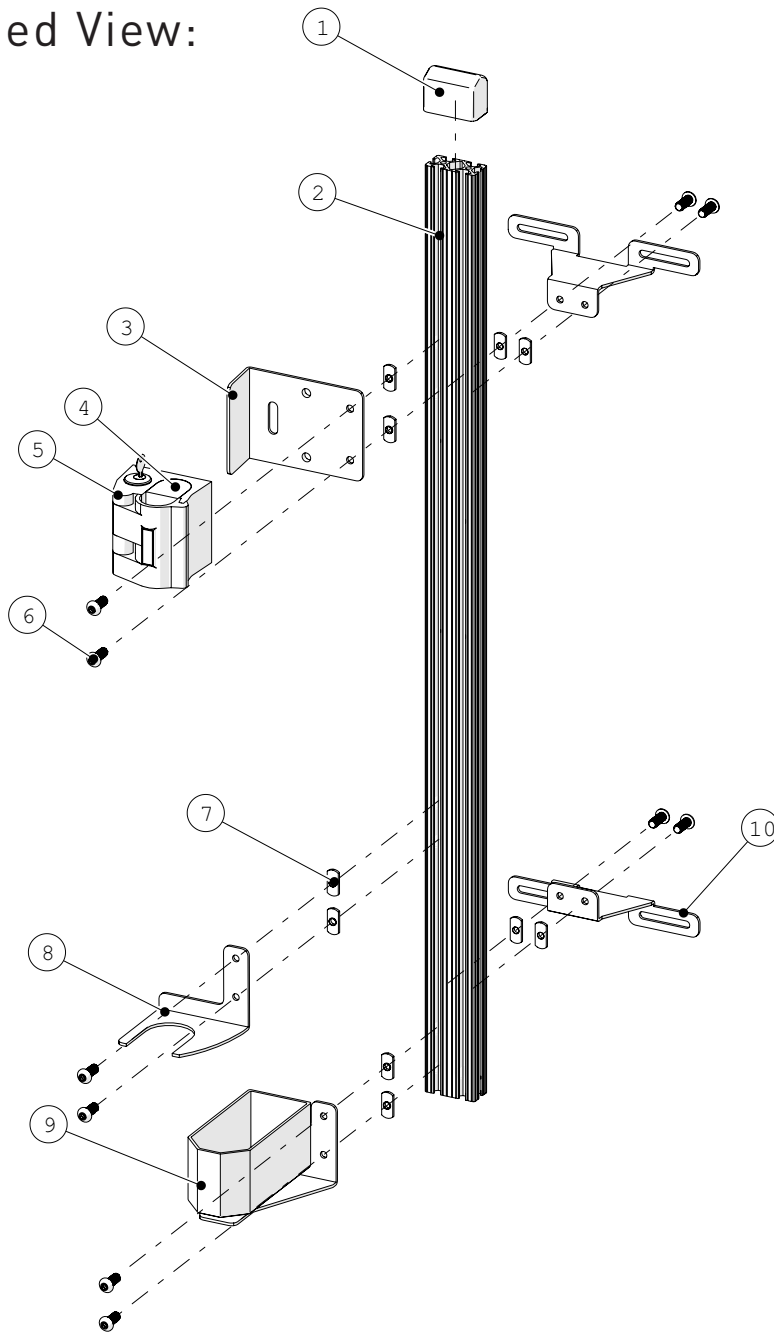

**WEISER
SOLUTIONS**

**Single Clasp Lock
Universal Weapon Mount**

WEI-001

Exploded View:

Parts List:

Part No.	Description	Qty
1 WEI-3001-A	Rubber Cap for 6 channel backbone	1
2 WEI-3001	36" 6-Channel Backbone	1
3 WEI-1301	Clasp lock mounting plate	1
4 WEI-2102	Clasp lock insert / barrel lock insert	1
5 WEI-2402	Clasp lock/shotgun lock	1
6 WEI-3500	Standard button head screws 1/4"-20 3/8" length	8
7 WEI-3502	Standard Weld nuts	8
8 WEI-1101	Charge plate or charge bracket	1
9 WEI-1404	Passenger side buttstock plate assembly	1
10 WEI-1201	Back bracket/partition bracket	2

Others:

WEI-3100	Snap-in channel cover to hide wires, 36" length, cut-to-length	1
WEI-2501	Momentary switch	1
WEI-1202	Side tabs/ L-brackets/ 90-degree brackets	4