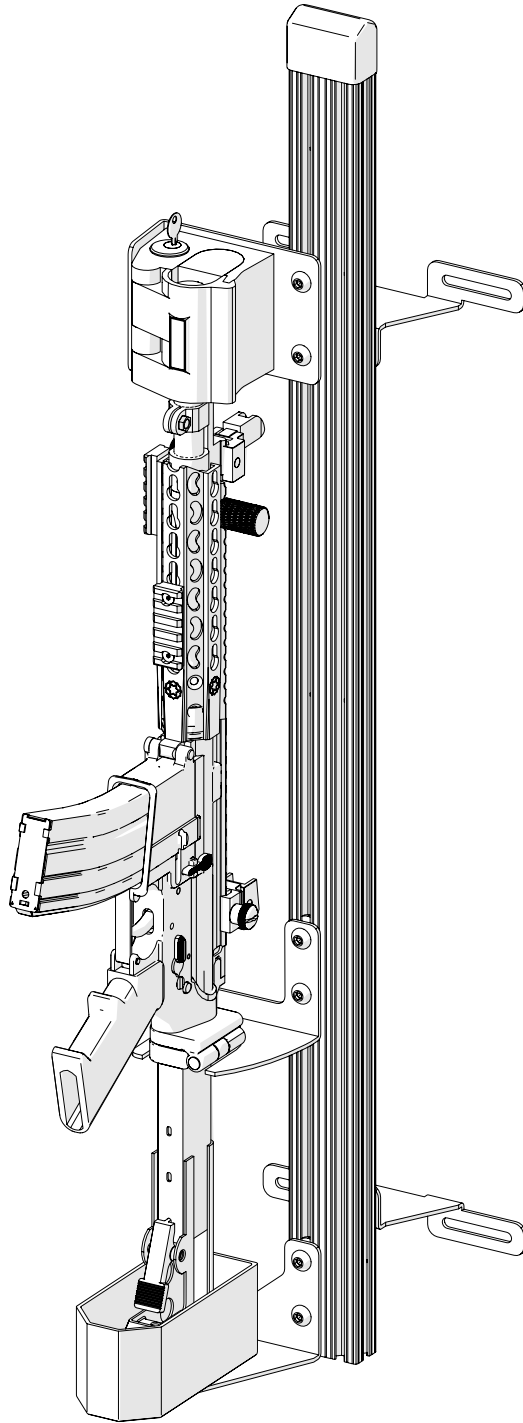

**WEISER
SOLUTIONS**

**Single Clasp Lock
Universal Weapon Mount**

WEI-001

Exploded View:

Parts List:

Part No.	Description	Qty
1 WEI-3001-A	Rubber Cap for 6 channel backbone	1
2 WEI-3001	36" 6-Channel Backbone	1
3 WEI-1301	Clasp lock mounting plate	1
4 WEI-2102	Clasp lock insert / barrel lock insert	1
5 WEI-2402	Clasp lock/shotgun lock	1
6 WEI-3500	Standard button head screws 1/4"-20 3/8" length	8
7 WEI-3502	Standard Weld nuts	8
8 WEI-1101	Charge plate or charge bracket	1
9 WEI-1404	Passenger side buttstock plate assembly	1
10 WEI-1201	Back bracket/partition bracket	2

Others:

WEI-3100	Snap-in channel cover to hide wires, 36" length, cut-to-length	1
WEI-2501	Momentary switch	1
WEI-1202	Side tabs/ L-brackets/ 90-degree brackets	4