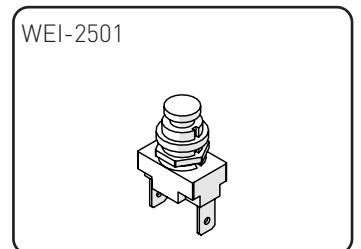

**WEISER
SOLUTIONS**

**Single Clasp Lock
Universal Weapon Mount**

WEI-001

Exploded View:

Parts List:

Part No.	Description	Qty
1 WEI-3001-A	Rubber Cap for 6 channel backbone	1
2 WEI-3001	36" 6-Channel Backbone	1
3 WEI-1301	Clasp lock mounting plate	1
4 WEI-2102	Clasp lock insert / barrel lock insert	1
5 WEI-2402	Clasp lock/shotgun lock	1
6 WEI-3500	Standard button head screws 1/4"-20 3/8" length	8
7 WEI-3502	Standard Weld nuts	8
8 WEI-1101	Charge plate or charge bracket	1
9 WEI-1404	Passenger side buttstock plate assembly	1
10 WEI-1201	Back bracket/partition bracket	2

Others:

WEI-3100	Snap-in channel cover to hide wires, 36" length, cut-to-length	1
WEI-2501	Momentary switch	1
WEI-1202	Side tabs/ L-brackets/ 90-degree brackets	4