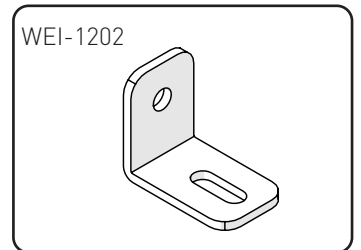

**WEISER
SOLUTIONS**

**Single Clasp Lock
Universal Weapon Mount**

WEI-001

Exploded View:

Parts List:

Part No.	Description	Qty
1 WEI-3001-A	Rubber Cap for 6 channel backbone	1
2 WEI-3001	36" 6-Channel Backbone	1
3 WEI-1301	Clasp lock mounting plate	1
4 WEI-2102	Clasp lock insert / barrel lock insert	1
5 WEI-2402	Clasp lock/shotgun lock	1
6 WEI-3500	Standard button head screws 1/4"-20 3/8" length	8
7 WEI-3502	Standard Weld nuts	8
8 WEI-1101	Charge plate or charge bracket	1
9 WEI-1404	Passenger side buttstock plate assembly	1
10 WEI-1201	Back bracket/partition bracket	2

Others:

WEI-3100	Snap-in channel cover to hide wires, 36" length, cut-to-length	1
WEI-2501	Momentary switch	1
WEI-1202	Side tabs/ L-brackets/ 90-degree brackets	4